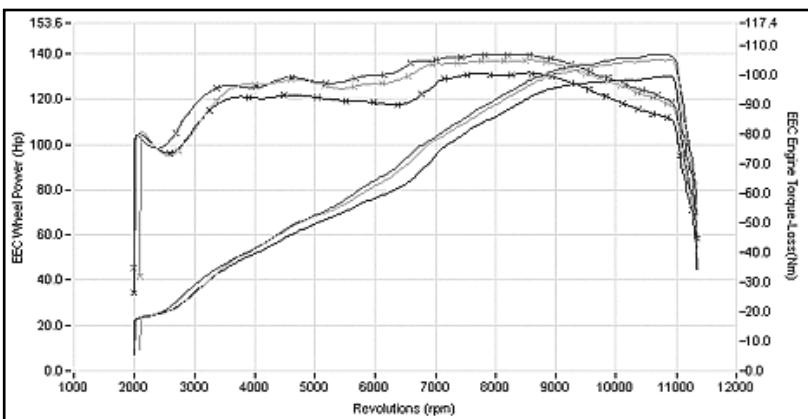

Order number
0610310A - Alu
0610310C - Carbon
0610310S - Stainless

Weight
Original: 7.2 kg
Bos: 3.1 kg

Noiselevel @ 5500 RPM
Original: Measured 95.0 dB(a)
Specified 95.0 dB(a)
Bos: Ec appr. 95.8 dB(a)
Open 98.0 dB(a)

Performance
Bos: 127.5 Hp / 7553 rpm
Stock: 125.2 Hp / 7348 rpm
Max Hp incr.:+ 16.7 Hp / 6658 rpm
Max Nm incr. :+ 19.1 Nm/6660 rpm

Tips
 More information like photos and a full color dyno graph can be found on: www.bos-exhausts.com