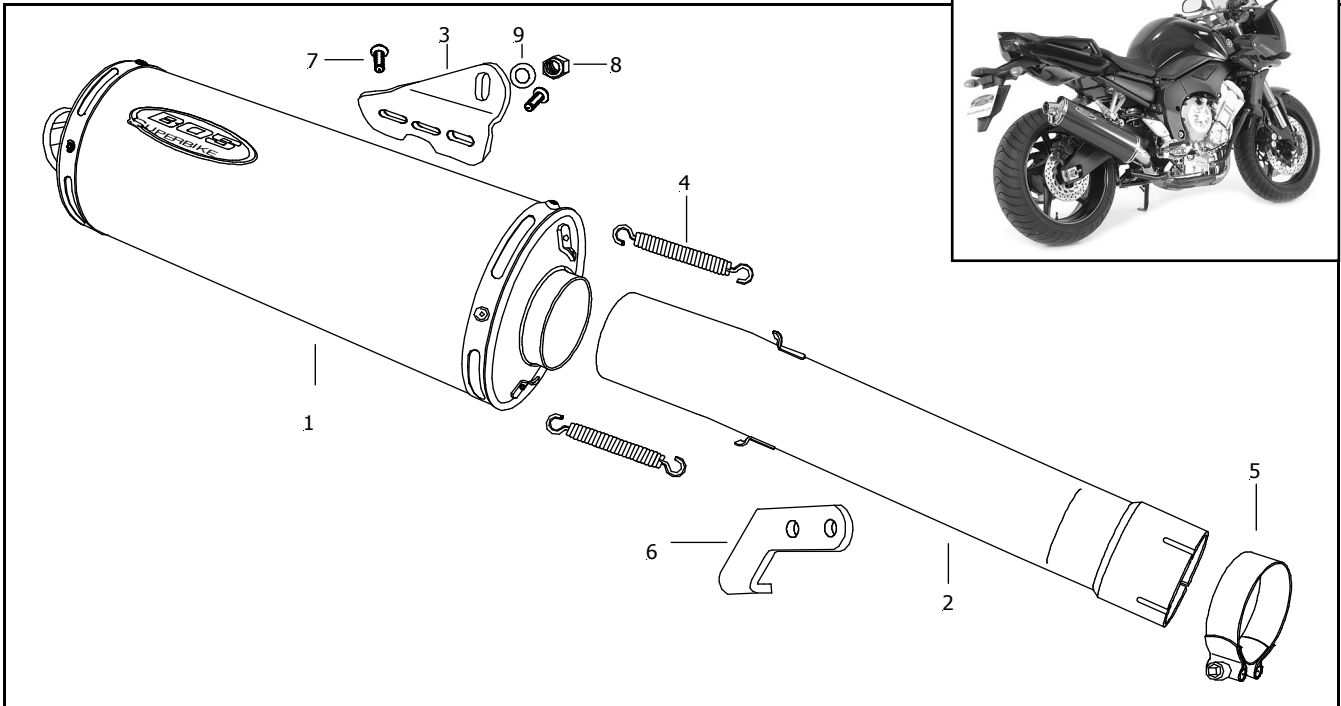

BOS SLIP-ON OVAL 2006 and up

Pos	Qty	Description	Part No.
1	1	Muffler aluminium	299048
	1	Muffler carbon	299050
	1	Muffler stainless	299053
2	1	Adapter	298182
		Mounting kit :	280180
3	1	Mounting bracket	227113
4	2	Spring	405001
5	1	Clamp 63	290063
6	1	Standstop	287024
7	2	Bolt M6 x 16	408078
8	1	Nut M8	408016
9	1	Washer M8	408080
		Mounting instructions	426066

Order number
0610310A - Alu
0610310C - Carbon
0610310S - Stainless

Weight
Original: 7.2 kg
Bos: 3.1 kg

Noiselevel @ 5500 RPM
Original: Measured 95.0 dB(a)
Specified 95.0 dB(a)
Bos: Ec appr. 95.8 dB(a)
Open 98.0 dB(a)